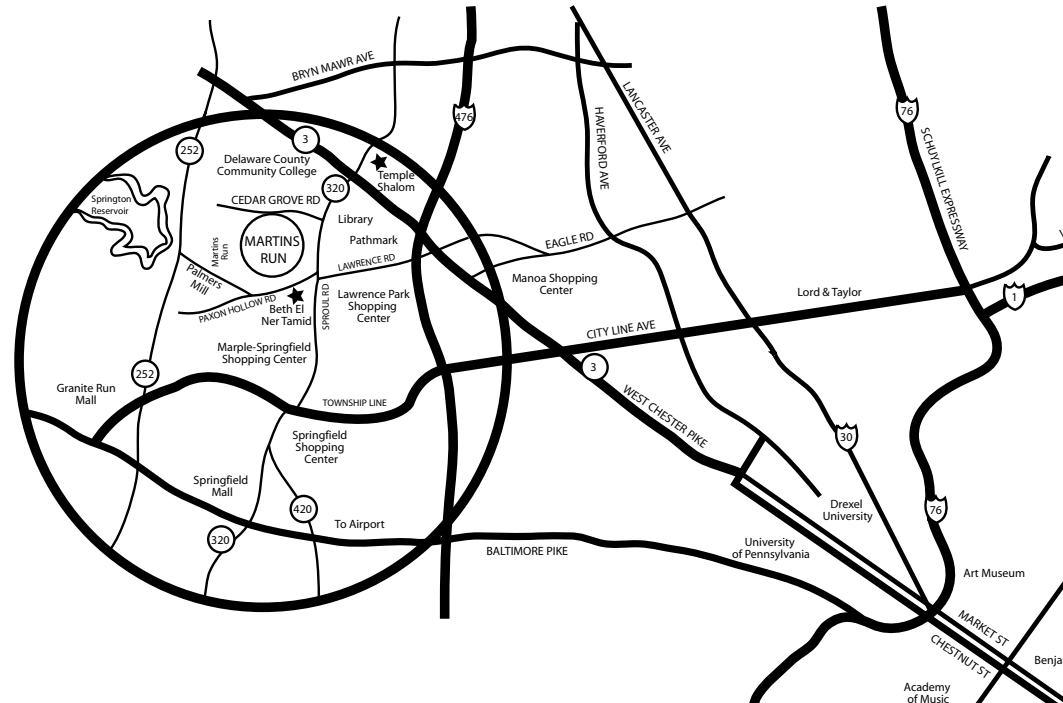

GETTING TO MARTINS RUN

From I-95

Take I-95 and exit at Route 476 North (Blue Route). Continue on 476 North to Exit 5 which reads Route 1, Lima, Springfield. At Exit 5, follow sign to Route 1, Lima-Springfield and then follow sign to Route 1 South to Lima.

From Route 1, exit at Route 252 Media-Newtown Square. Exit to the right to 252 North. Follow Route 252 North and pass Rose Tree Park on your right. Next you will cross over a reservoir with a grey stonewall. At the end of stonewall, make an immediate sharp right turn onto Palmers Mill Road, bearing left at stop sign.

Follow Palmers Mill to next left which is Martins Run Road. Make your next right onto Halcyon Drive, which leads to Martins Run Senior Residential Community. Park and enter at the main entrance (octagonal building).